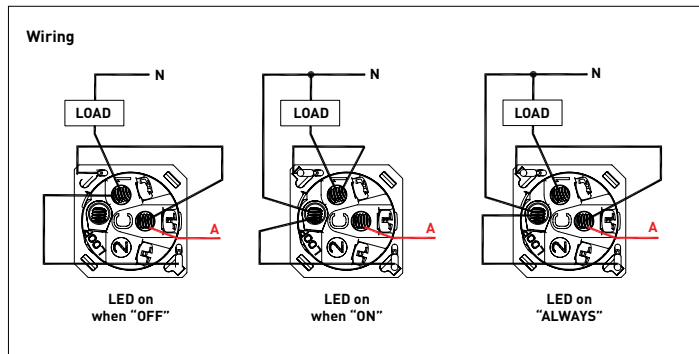

Wiring

Wire/lead marking	EMPAPS2	EMPAPS1	EMPA	EMPS2	EMPS1	EM803LED (power available)**	EM803LED (power supplied)	EM803LED (power available without neutral)**
LED N	Neutral	Neutral	Neutral	Neutral	Neutral	Neutral	Neutral	Switched active
LED L	Switched Active (LHS)			Switched Active (LHS)				
LED R	Switched Active (RHS)			Switched Active (RHS)				
LED		Switched active			Switched active			
A	Active	Active	Active			Active	Switched active	Active

++ = In this mode the LED indicator will be ON whenever there is power available to the product.
** = In this mode the LED indicator will only be ON whenever the associated switch/socket is OFF. The current required to light the indicator when the switch is ON will be bled through the load.

HPM Legrand - AUS
1300 369 777
www.legrand.com.au
ABN 31 000 102 661

HPM Legrand - NZ
0800 476 009
www.legrand.co.nz

Refer to your group buying office, HPM Legrand Sales Representative or HPM Legrand Sales Office for pricing.